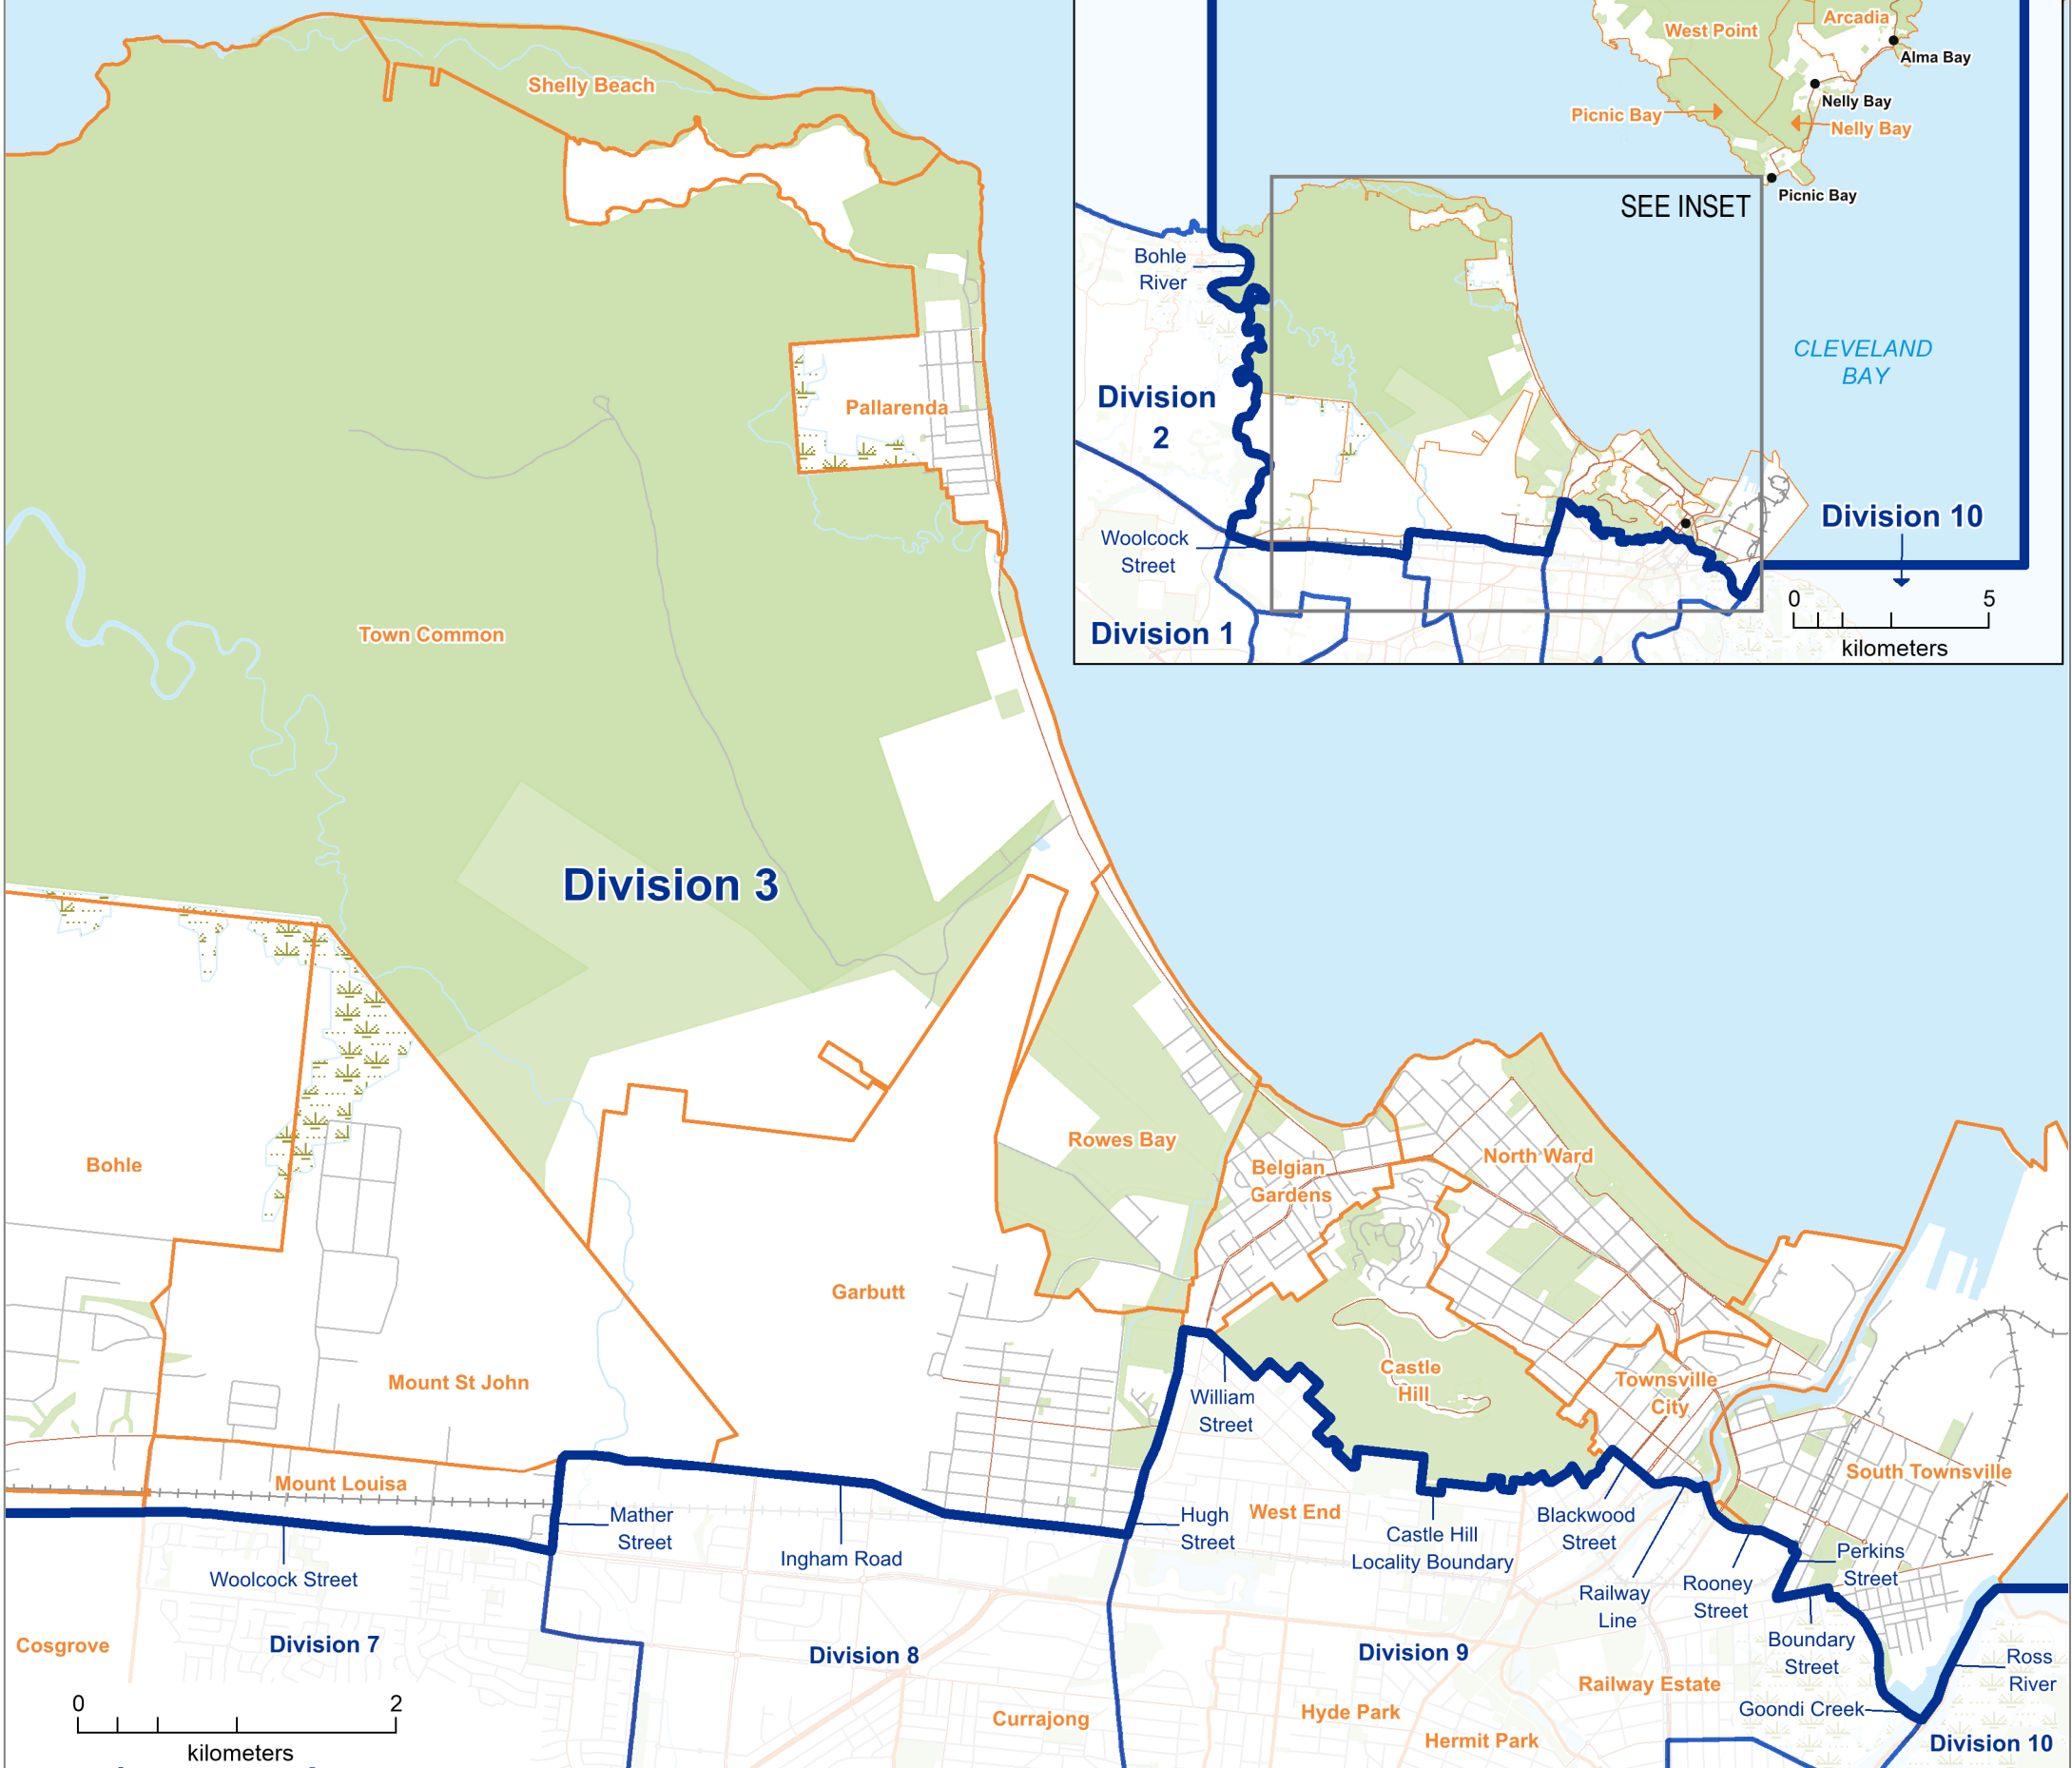

INSET

OVERVIEW

Hinchinbrook Shire

**2019  
Local Government Area  
Divisional Boundary Review**

**FINAL DIVISIONAL BOUNDARIES  
TOWNSVILLE CITY  
Division 3**

Location Map  
DIVISION 3

**LEGEND**

- Final Division Boundary
- Final Adjacent Division
- Locality Boundary
- Adjacent Council
- Reserve, Parkland
- Waterbody
- Railway
- Main Road
- Wetland

This product was created using datasets from various authoritative sources, and is intended as a guide only to display final divisional boundaries.

The digital GIS data is available FREE to download from Queensland Spatial Catalogue, or Qspatial, at <http://qldspatial.information.qld.gov.au>