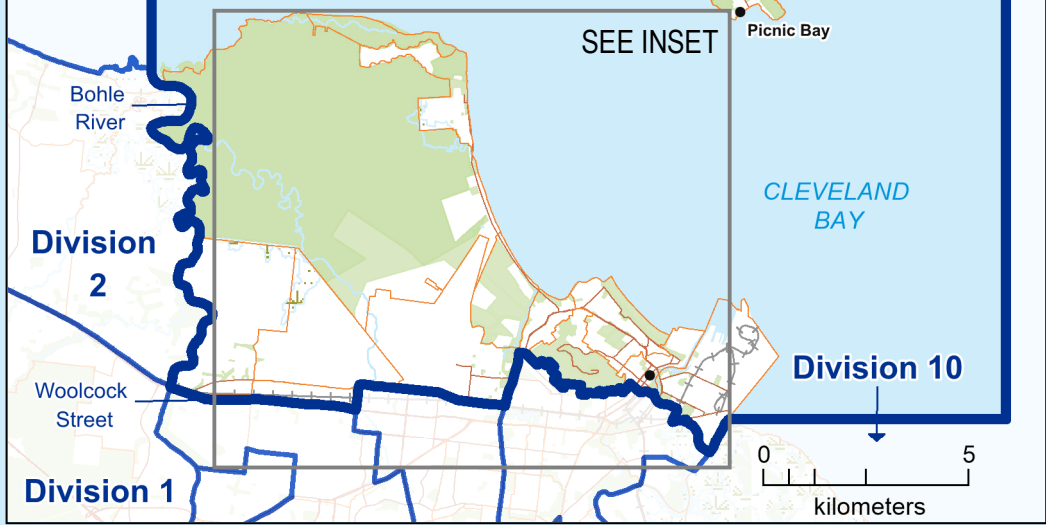

INSET

OVERVIEW

Hinchinbrook Shire

**2019  
Local Government Area  
Divisional Boundary Review**

**FINAL DIVISIONAL BOUNDARIES  
TOWNSVILLE CITY  
Division 3**

Location Map  
DIVISION 3

**LEGEND**

- Final Division Boundary
- Final Adjacent Division
- Locality Boundary
- Adjacent Council
- Reserve, Parkland
- Waterbody
- Railway
- Main Road
- Wetland

This product was created using datasets from various authoritative sources, and is intended as a guide only to display final divisional boundaries.

The digital GIS data is available FREE to download from Queensland Spatial Catalogue, or Qspatial, at <http://qldspatial.information.qld.gov.au>