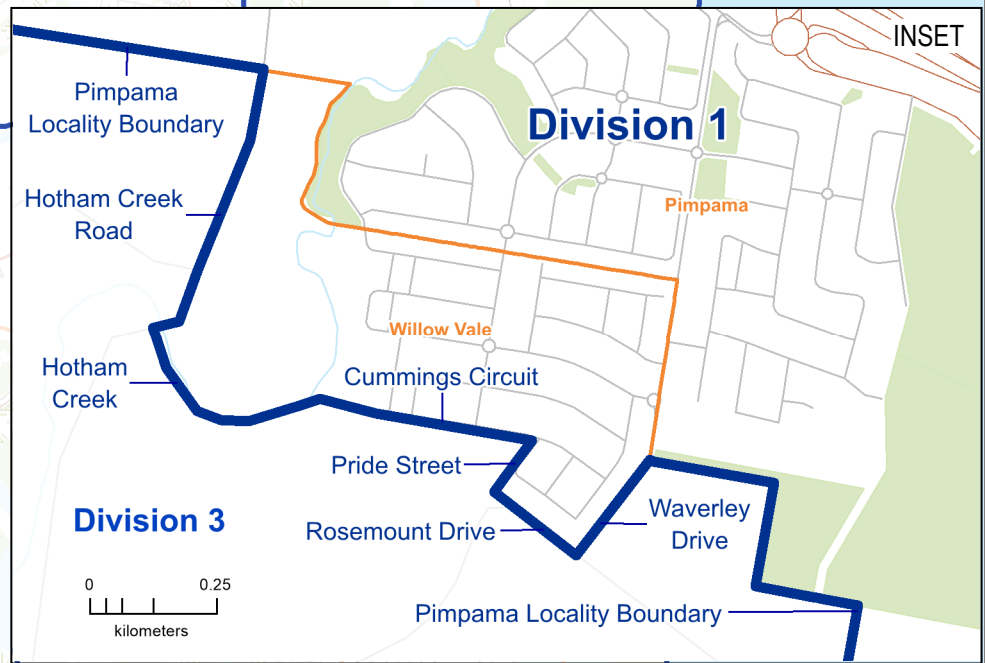

**2019
Local Government Area
Divisional Boundary
Review**

**FINAL DIVISIONAL
BOUNDARIES**

**GOLD COAST CITY
Division 1**

LEGEND

- Final Division Boundary
- Final Adjacent Division
- Locality Boundary
- Adjacent Council
- Reserve, Parkland
- Waterbody
- Railway
- Main Road
- Wetland

This product was created using datasets from various authoritative sources, and is intended as a guide only to display final divisional boundaries.

The digital GIS data is available FREE to download from Queensland Spatial Catalogue, or Qspatial, at <http://qldspatial.information.qld.gov.au>