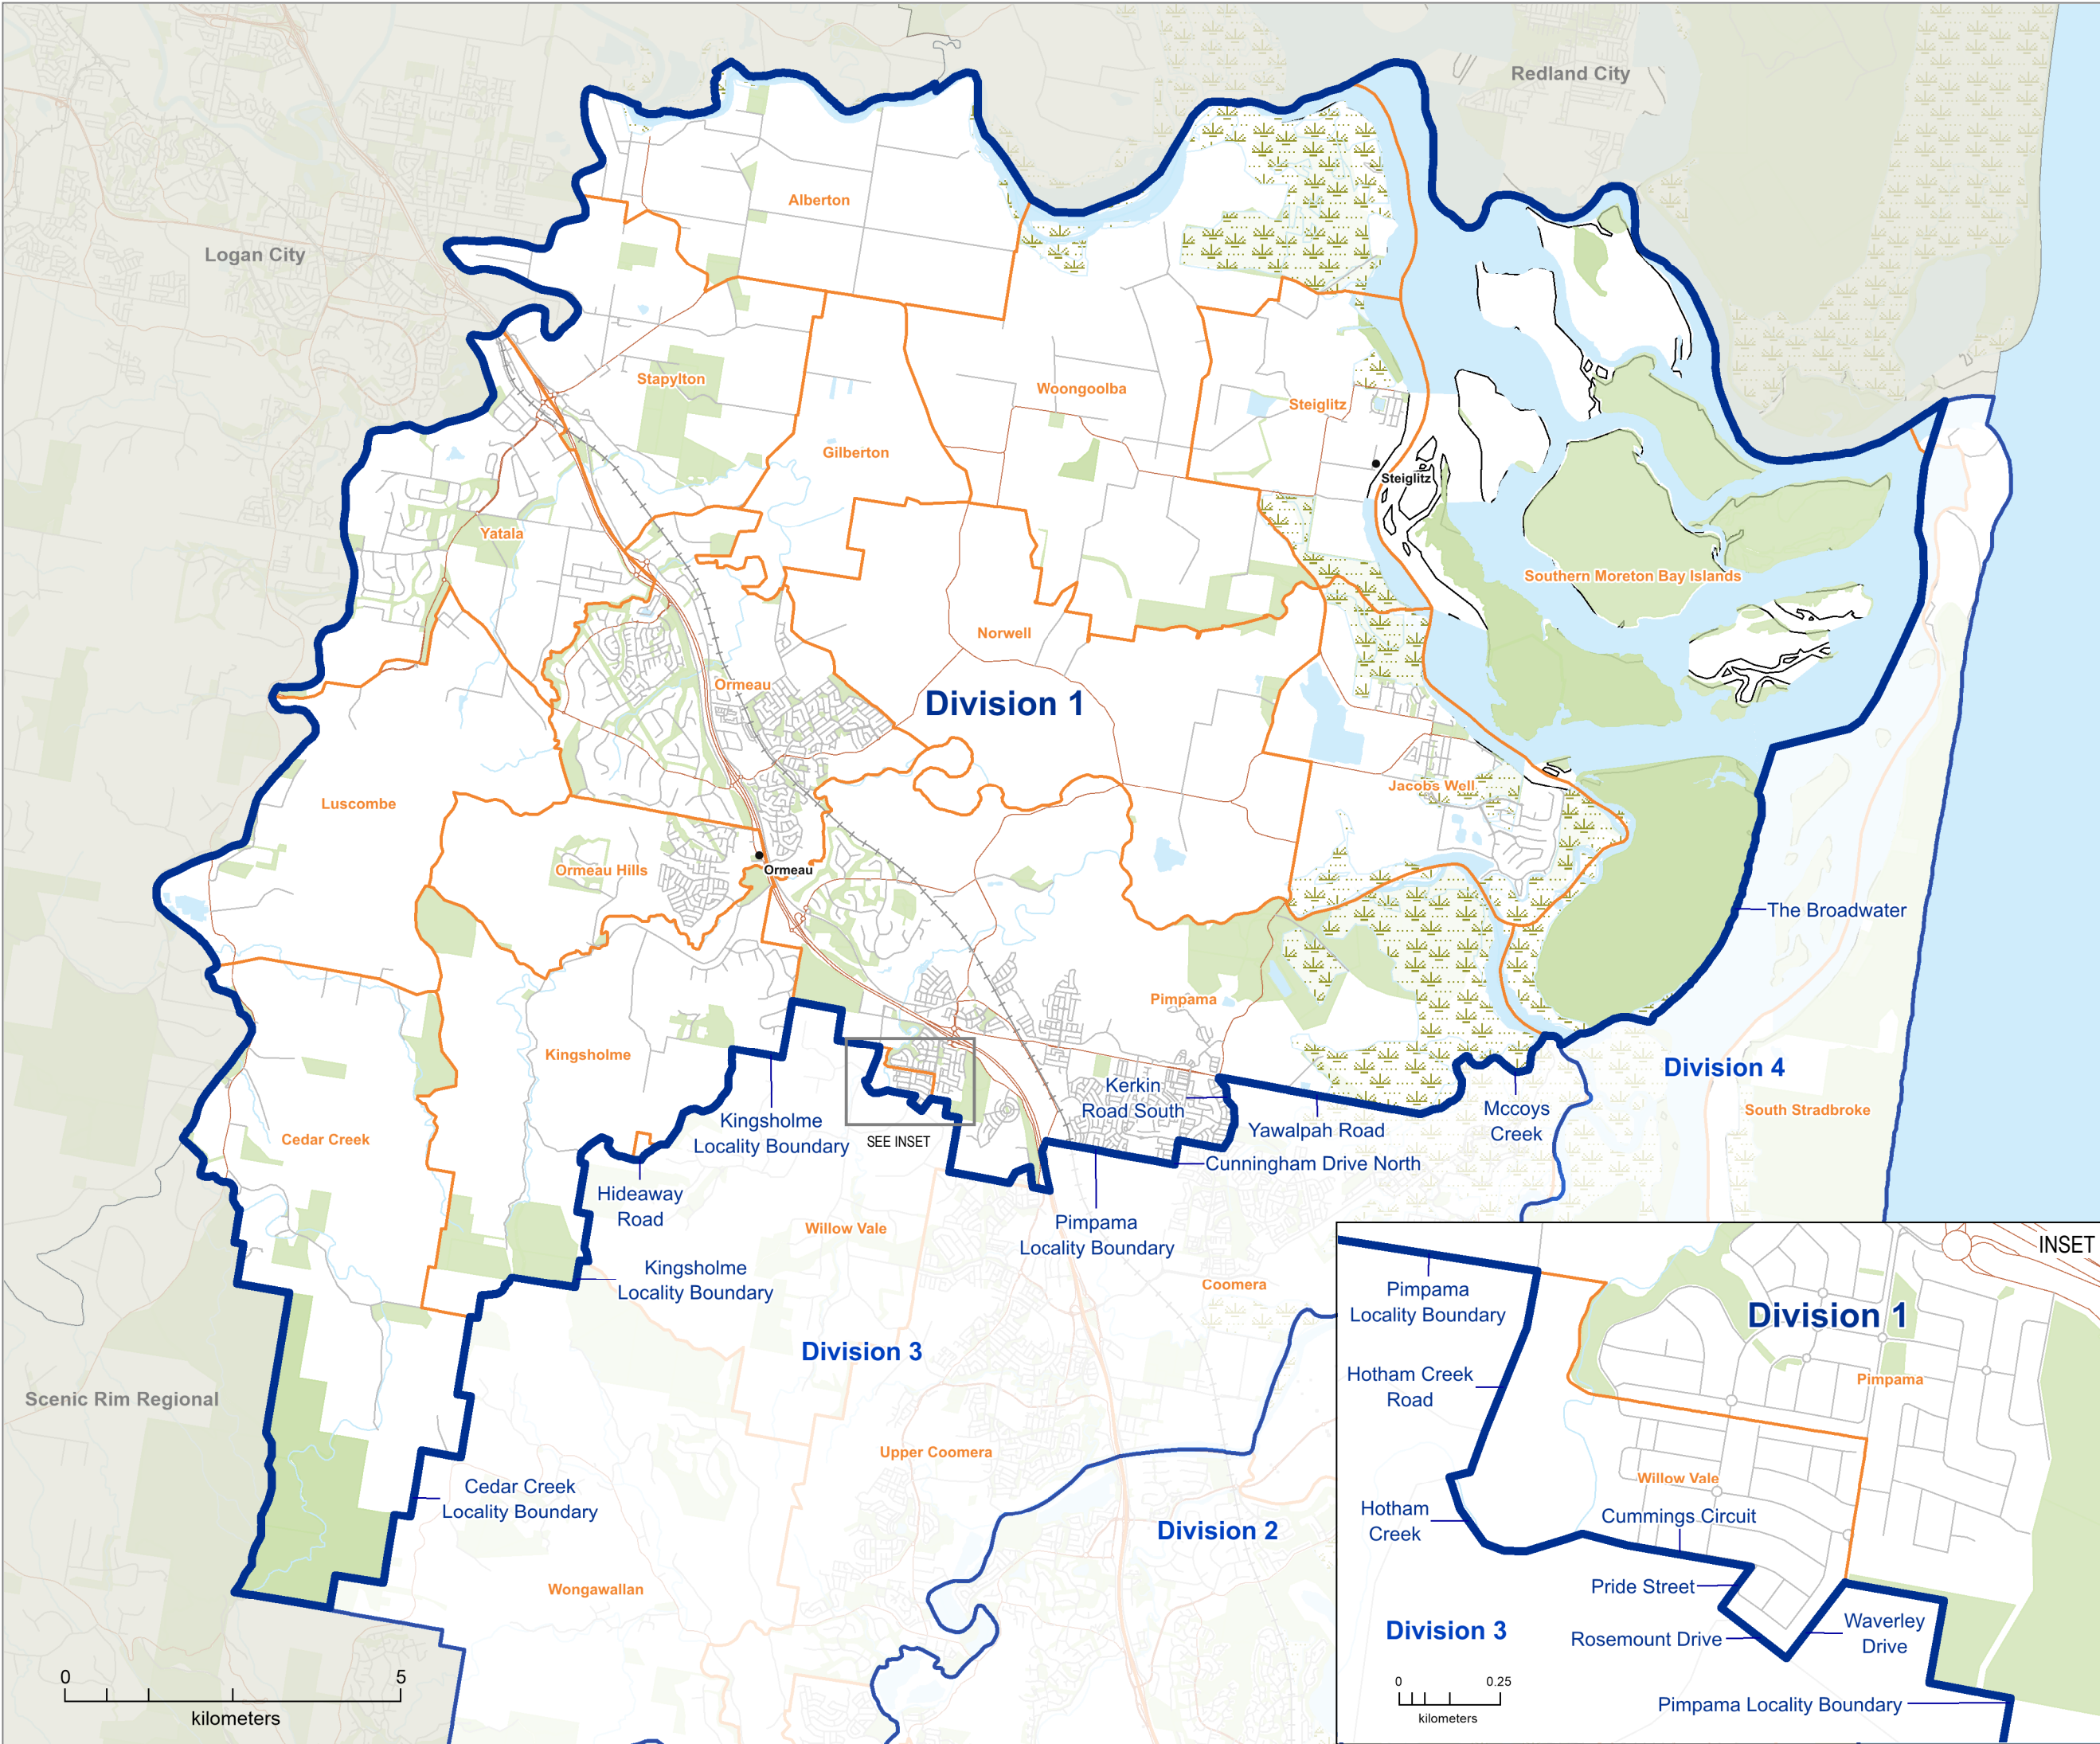

**2019
Local Government Area
Divisional Boundary
Review**

**FINAL DIVISIONAL
BOUNDARIES**

**GOLD COAST CITY
Division 1**

LEGEND

- Final Division Boundary
- Final Adjacent Division
- Locality Boundary
- Adjacent Council
- Reserve, Parkland
- Waterbody
- Railway
- Main Road
- Wetland

This product was created using datasets from various authoritative sources, and is intended as a guide only to display final divisional boundaries.

The digital GIS data is available FREE to download from Queensland Spatial Catalogue, or Qspatial, at <http://qldspatial.information.qld.gov.au>