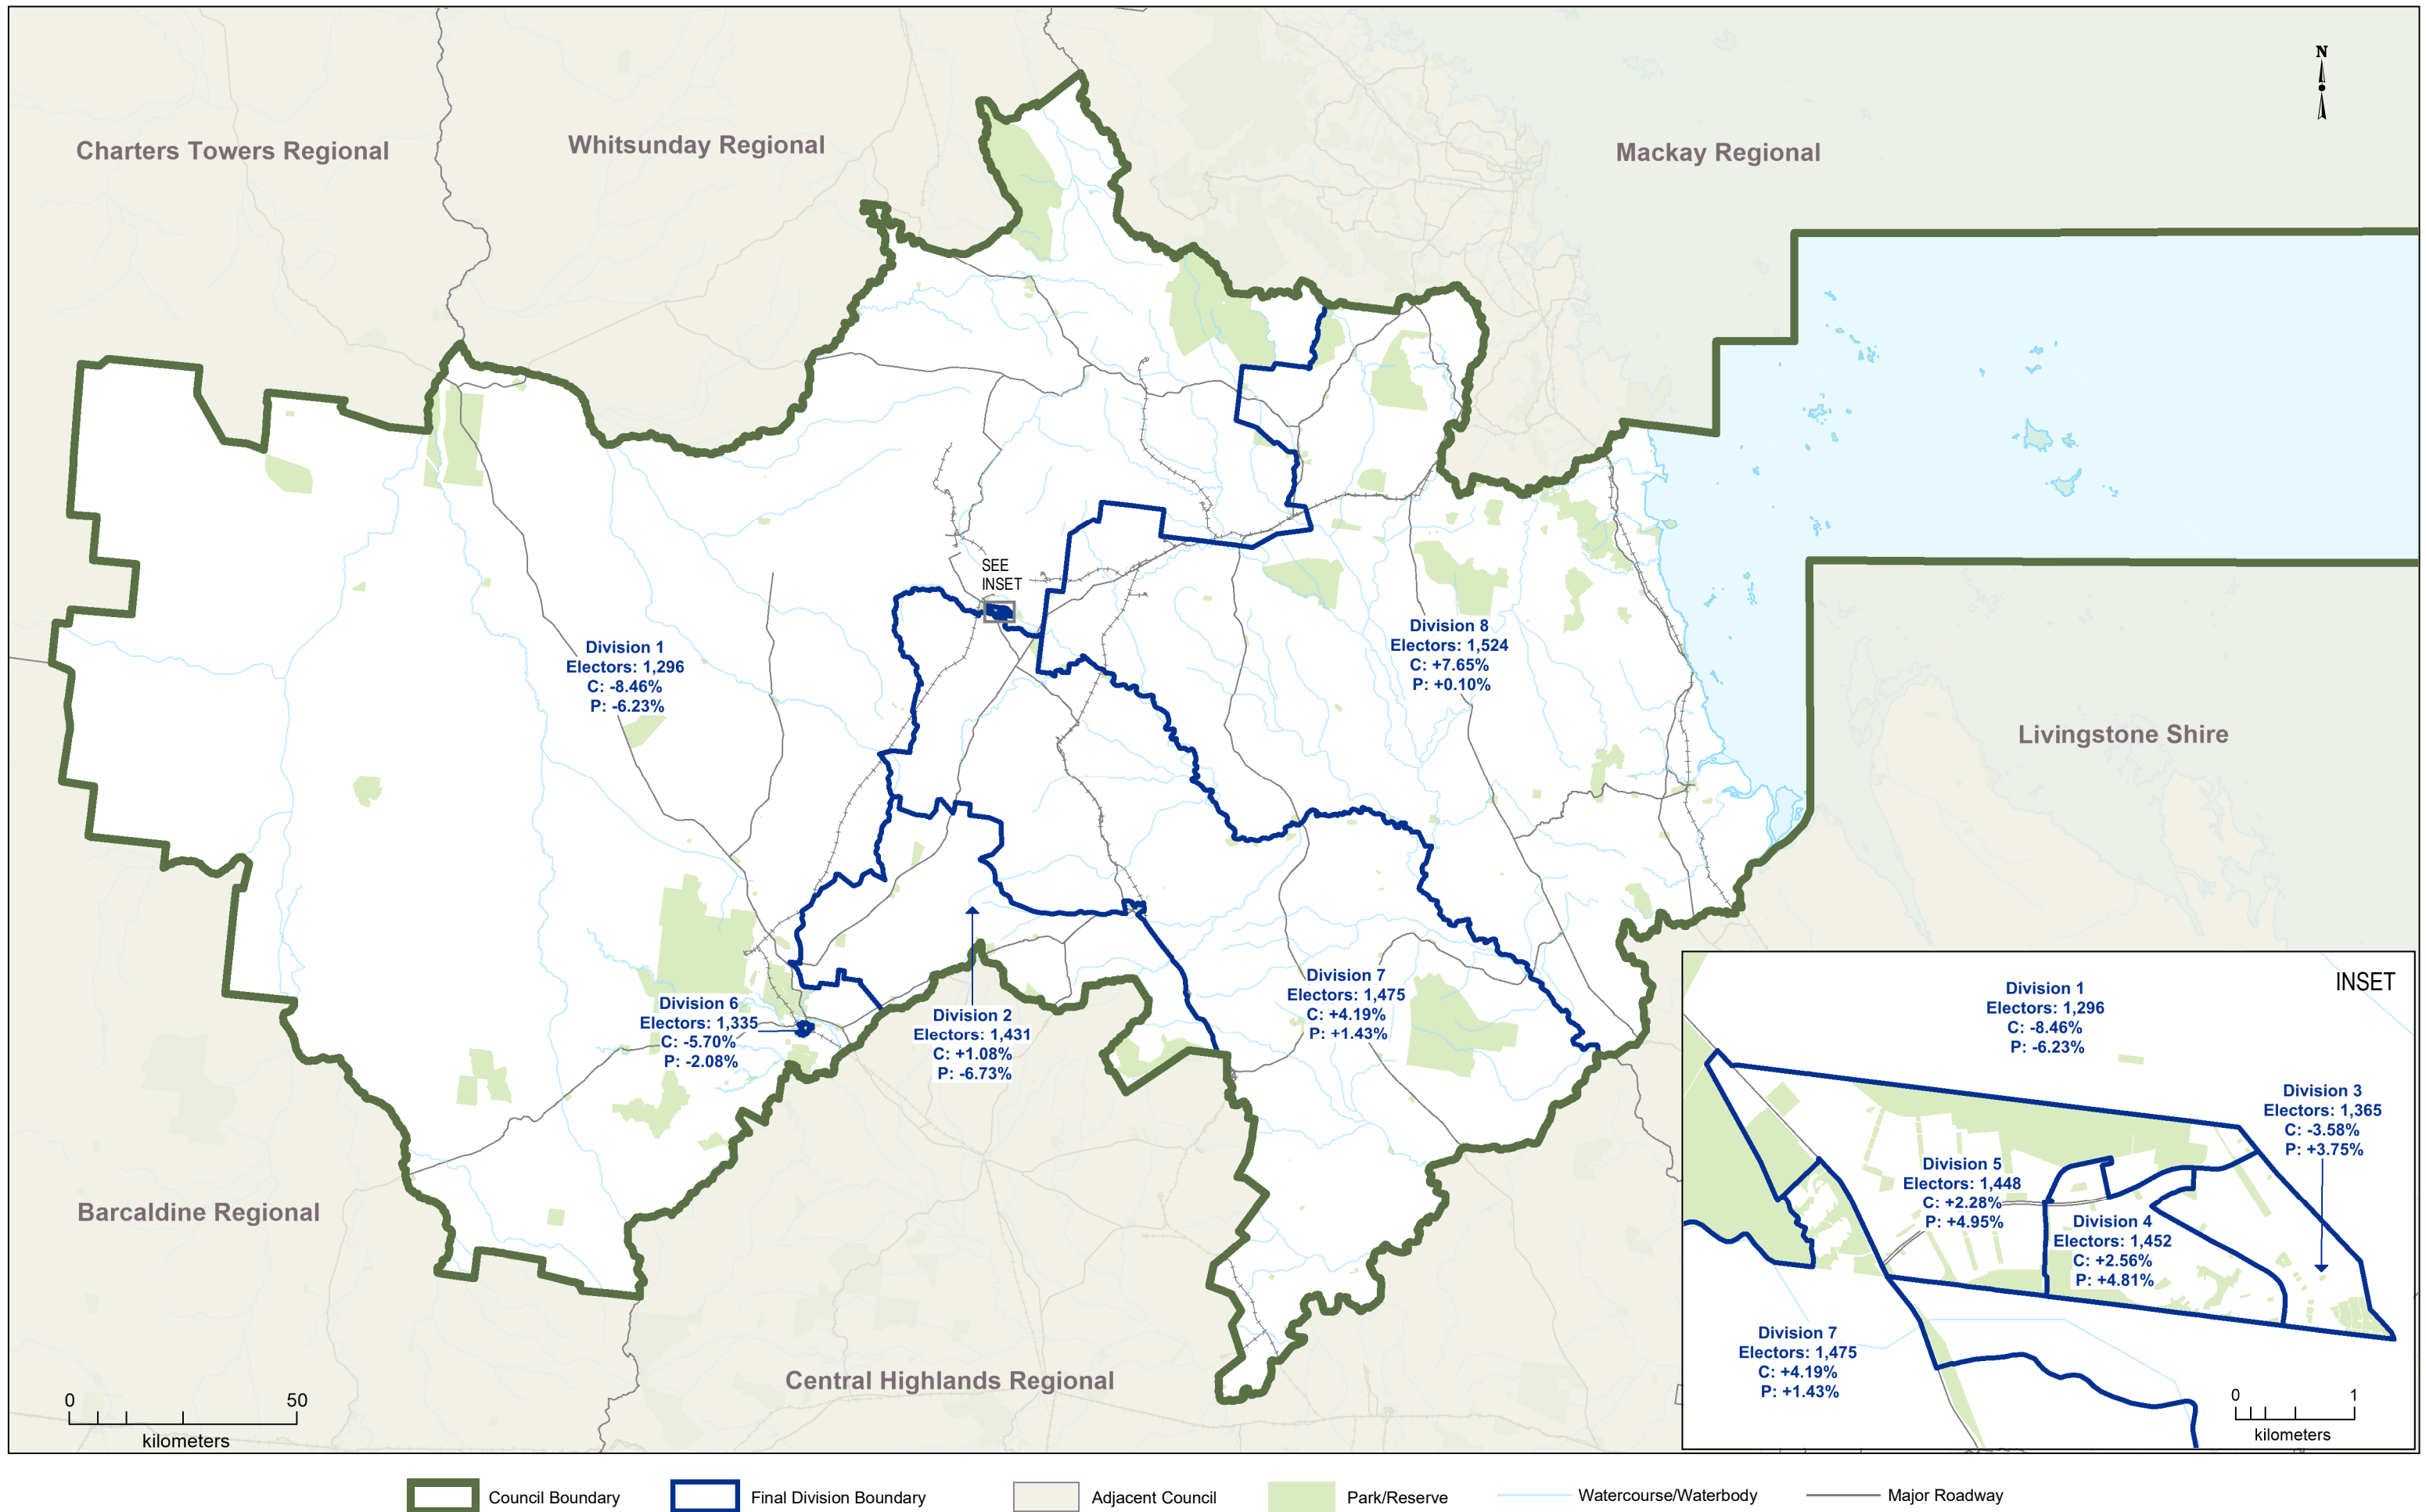

ISAAC REGIONAL Final Electoral Divisions

Council Boundary
 Final Division Boundary
 Adjacent Council
 Park/Reserve
 Watercourse/Waterbody
 Major Roadway